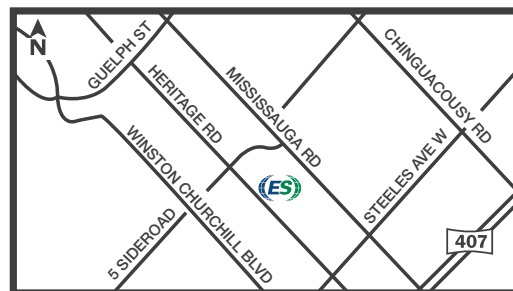

EARTHCO

locations

AURORA

15533 Leslie Street

BRAMPTON

Mississauga Road & Williams Parkway

CONCORD

401 BOWES ROAD

EAST CALEDON

Northeast Corner of Innis Lake Rd and Old Church Rd

ETOBICOKE - TORONTO WEST

200 Horner Avenue

MISSISSAUGA – HERITAGE (closed temporarily)

West of Heritage Road & South of 5 Sideroad
(Enter only from Steeles Avenue West)

GORMLEY

12400 Leslie Street

SHARON

Northwest Corner of Leslie St & Green Ln E
(Enter via Murrell Blvd)

SNOWBALL

1380 Wellington Street West

WHITBY

5515 Coronation Road