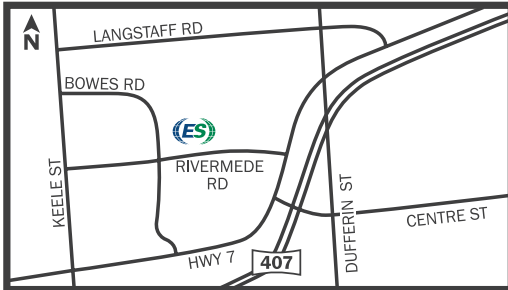

EARTHCO

locations

AURORA

15533 Leslie Street

BRAMPTON

Mississauga Road & Williams Parkway

CONCORD

401 BOWES ROAD

EAST CALEDON

Northeast Corner of Innis Lake Rd and Old Church Rd

ETOBICOKE - TORONTO WEST

200 Horner Avenue

MISSISSAUGA – HERITAGE (closed temporarily)

West of Heritage Road & South of 5 Sideroad
(Enter only from Steeles Avenue West)

GORMLEY

12400 Leslie Street

SHARON

Northwest Corner of Leslie St & Green Ln E
(Enter via Murrell Blvd)

SNOWBALL

1380 Wellington Street West

WHITBY

5515 Coronation Road