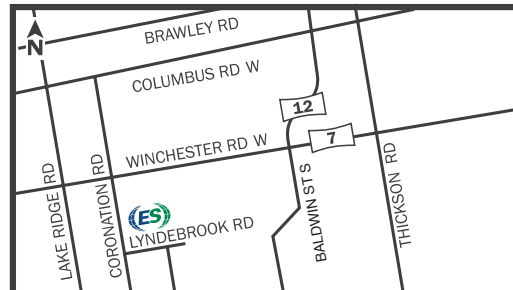

EARTHCO

locations

AURORA

15533 Leslie Street

BRAMPTON

Mississauga Road & Williams Parkway

CONCORD

401 BOWES ROAD

EAST CALEDON

Northeast Corner of Innis Lake Rd and Old Church Rd

ETOBICOKE - TORONTO WEST

200 Horner Avenue

MISSISSAUGA – HERITAGE (closed temporarily)

West of Heritage Road & South of 5 Sideroad
(Enter only from Steeles Avenue West)

GORMLEY

12400 Leslie Street

SHARON

Northwest Corner of Leslie St & Green Ln E
(Enter via Murrell Blvd)

SNOWBALL

1380 Wellington Street West

WHITBY

5515 Coronation Road