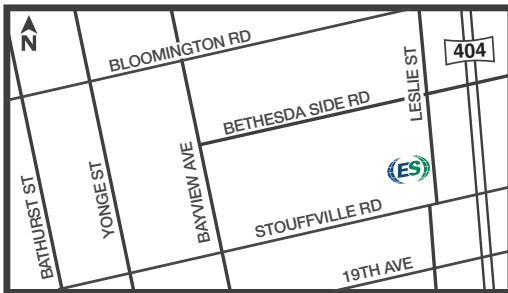

EARTHCO

locations

AURORA

15533 Leslie Street

BRAMPTON

Mississauga Road & Williams Parkway

CONCORD

401 BOWES ROAD

EAST CALEDON

Northeast Corner of Innis Lake Rd and Old Church Rd

ETOBICOKE - TORONTO WEST

200 Horner Avenue

MISSISSAUGA – HERITAGE (closed temporarily)

West of Heritage Road & South of 5 Sideroad
(Enter only from Steeles Avenue West)

GORMLEY

12400 Leslie Street

SHARON

Northwest Corner of Leslie St & Green Ln E
(Enter via Murrell Blvd)

SNOWBALL

1380 Wellington Street West

WHITBY

5515 Coronation Road