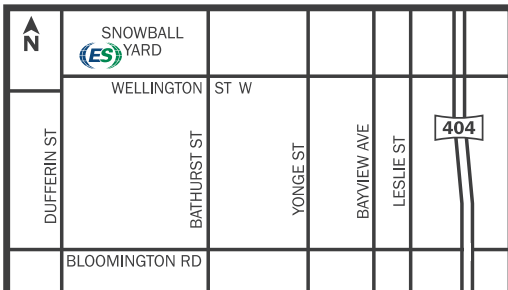

EARTHCO

locations

AURORA

15533 Leslie Street

BRAMPTON

Mississauga Road & Williams Parkway

CONCORD

401 BOWES ROAD

EAST CALEDON

Northeast Corner of Innis Lake Rd and Old Church Rd

ETOBICOKE - TORONTO WEST

200 Horner Avenue

MISSISSAUGA – HERITAGE (closed temporarily)

West of Heritage Road & South of 5 Sideroad
(Enter only from Steeles Avenue West)

GORMLEY

12400 Leslie Street

SHARON

Northwest Corner of Leslie St & Green Ln E
(Enter via Murrell Blvd)

SNOWBALL

1380 Wellington Street West

WHITBY

5515 Coronation Road