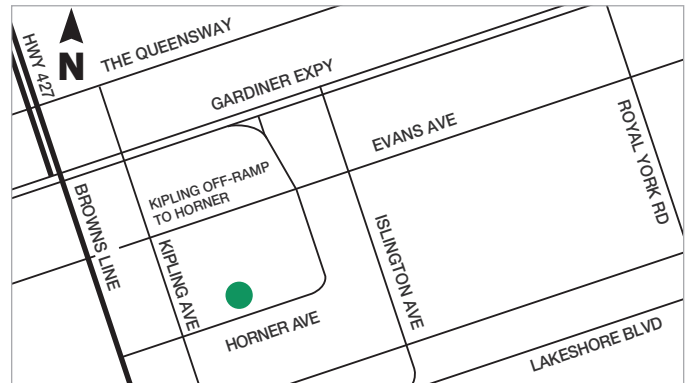

AURORA

15775 LESLIE STREET
AURORA

CONCORD

401 BOWES ROAD
CONCORD

EAST CALEDON

NORTHEAST CORNER OF
INNIS LAKE ROAD & OLD CHURCH
ROAD

ETOBICOKE (TORONTO WEST)

200 HORNER ROAD
ETOBICOKE

GORMLEY

12400 LESLIE STREET
RICHMOND HILL

MISSISSAUGA

WEST OF HERITAGE ROAD &
SOUTH OF 5 SIDEROAD (ENTER
FROM STEELES AVENUE W)

SHARON

NORTHWEST CORNER OF LESLIE STREET & GREEN LANE EAST
(ENTER FROM MURRELL BOULEVARD.)

SNOWBALL

1380 WELLINGTON STREET
KING CITY

WHITBY

5515 CORONATION ROAD
WHITBY