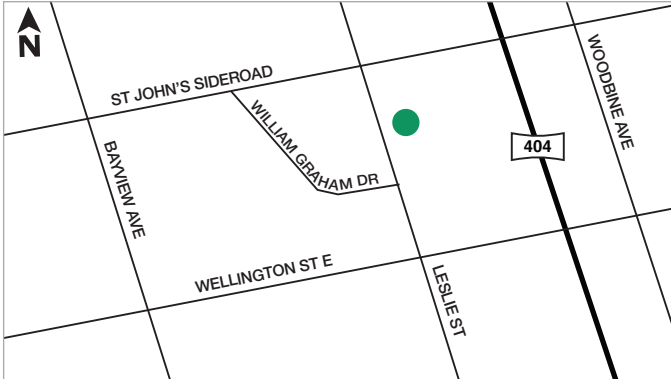

AURORA

15775 LESLIE STREET
AURORA

CONCORD

401 BOWES ROAD
CONCORD

EAST CALEDON

NORTHEAST CORNER OF
INNIS LAKE ROAD & OLD CHURCH
ROAD

ETOBICOKE (TORONTO WEST)

200 HORNER ROAD
ETOBICOKE

GORMLEY

12400 LESLIE STREET
RICHMOND HILL

MISSISSAUGA

WEST OF HERITAGE ROAD &
SOUTH OF 5 SIDEROAD (ENTER
FROM STEELES AVENUE W)

SHARON

NORTHWEST CORNER OF LESLIE STREET & GREEN LANE EAST
(ENTER FROM MURRELL BOULEVARD.)

SNOWBALL

1380 WELLINGTON STREET
KING CITY

WHITBY

5515 CORONATION ROAD
WHITBY