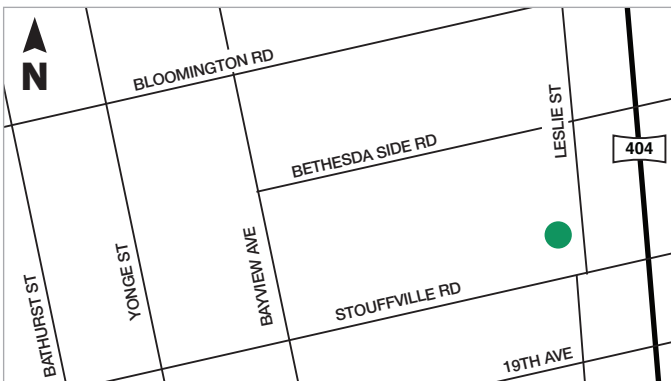

AURORA

15775 LESLIE STREET
AURORA

CONCORD

401 BOWES ROAD
CONCORD

EAST CALEDON

NORTHEAST CORNER OF
INNIS LAKE ROAD & OLD CHURCH
ROAD

ETOBICOKE (TORONTO WEST)

200 HORNER ROAD
ETOBICOKE

GORMLEY

12400 LESLIE STREET
RICHMOND HILL

MISSISSAUGA

WEST OF HERITAGE ROAD &
SOUTH OF 5 SIDEROAD (ENTER
FROM STEELES AVENUE W)

SHARON

NORTHWEST CORNER OF LESLIE STREET & GREEN LANE EAST
(ENTER FROM MURRELL BOULEVARD.)

SNOWBALL

1380 WELLINGTON STREET
KING CITY

WHITBY

5515 CORONATION ROAD
WHITBY