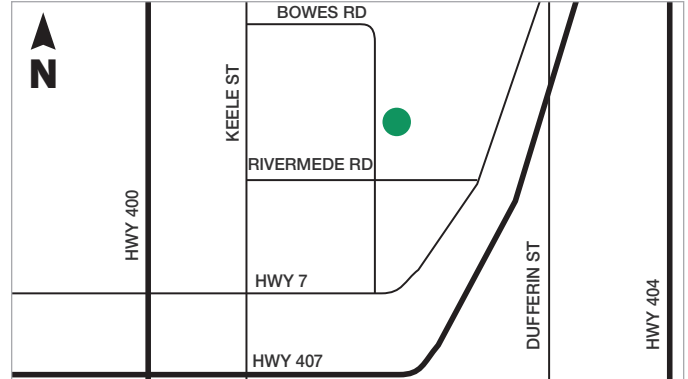

AURORA

15775 LESLIE STREET
AURORA

CONCORD

401 BOWES ROAD
CONCORD

EAST CALEDON

NORTHEAST CORNER OF
INNIS LAKE ROAD & OLD CHURCH
ROAD

ETOBICOKE (TORONTO WEST)

200 HORNER ROAD
ETOBICOKE

GORMLEY

12400 LESLIE STREET
RICHMOND HILL

MISSISSAUGA

WEST OF HERITAGE ROAD &
SOUTH OF 5 SIDEROAD (ENTER
FROM STEELES AVENUE W)

SHARON

NORTHWEST CORNER OF LESLIE STREET & GREEN LANE EAST
(ENTER FROM MURRELL BOULEVARD.)

SNOWBALL

1380 WELLINGTON STREET
KING CITY

WHITBY

5515 CORONATION ROAD
WHITBY