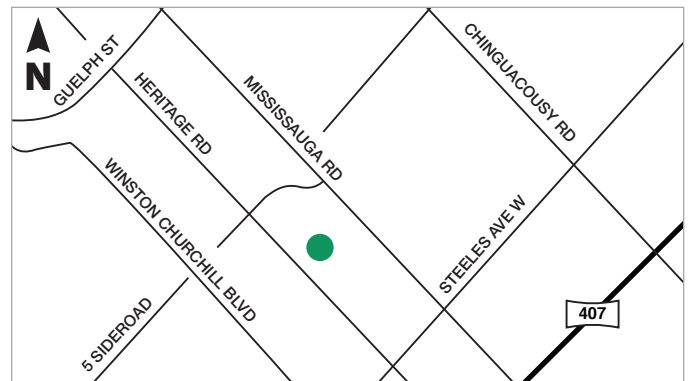

AURORA

15775 LESLIE STREET
AURORA

CONCORD

401 BOWES ROAD
CONCORD

EAST CALEDON

NORTHEAST CORNER OF
INNIS LAKE ROAD & OLD CHURCH
ROAD

ETOBICOKE (TORONTO WEST)

200 HORNER ROAD
ETOBICOKE

GORMLEY

12400 LESLIE STREET
RICHMOND HILL

MISSISSAUGA

WEST OF HERITAGE ROAD &
SOUTH OF 5 SIDEROAD (ENTER
FROM STEELES AVENUE W)

SHARON

NORTHWEST CORNER OF LESLIE STREET & GREEN LANE EAST
(ENTER FROM MURRELL BOULEVARD.)

SNOWBALL

1380 WELLINGTON STREET
KING CITY

WHITBY

5515 CORONATION ROAD
WHITBY