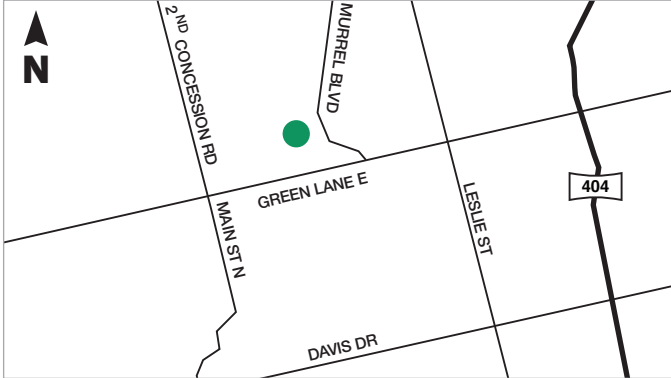

AURORA

15775 LESLIE STREET
AURORA

CONCORD

401 BOWES ROAD
CONCORD

EAST CALEDON

NORTHEAST CORNER OF
INNIS LAKE ROAD & OLD CHURCH
ROAD

ETOBICOKE (TORONTO WEST)

200 HORNER ROAD
ETOBICOKE

GORMLEY

12400 LESLIE STREET
RICHMOND HILL

MISSISSAUGA

WEST OF HERITAGE ROAD &
SOUTH OF 5 SIDEROAD (ENTER
FROM STEELES AVENUE W)

SHARON

NORTHWEST CORNER OF LESLIE STREET & GREEN LANE EAST
(ENTER FROM MURRELL BOULEVARD.)

SNOWBALL

1380 WELLINGTON STREET
KING CITY

WHITBY

5515 CORONATION ROAD
WHITBY