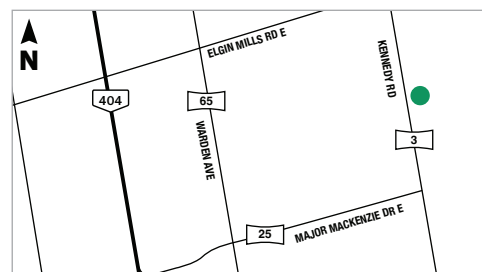

MARKHAM YARD

10411 KENNEDY ROAD
MARKHAM

PRODUCTS AVAILABLE:

- All Standard Mixes **except** Mulches, Premium Soil, and CU Structural Soil®