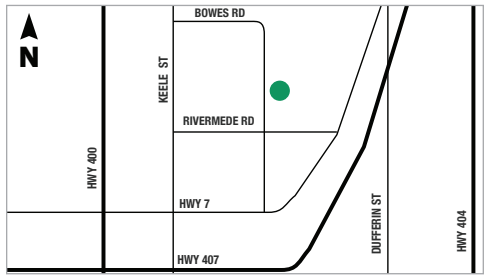

CONCORD DEPOT

401 BOWES ROAD
CONCORD

PRODUCTS AVAILABLE:

- Premium Soil
- Shredded Pine Mulch
- Screened Topsoil
- Black Enhanced Wood Mulch

SNOWBALL DEPOT

1380 WELLINGTON STREET
KING CITY

PRODUCTS AVAILABLE:

BRAMPTON YARD

NORTH CORNER OF FORDHAM ROAD &
RIVERMONT ROAD
BRAMPTON

PRODUCTS AVAILABLE:

- All Standard Mixes **except** Mulches, Premium Soil, and CU Structural Soil®

WHITBY YARD

5515 CORONATION ROAD
WHITBY