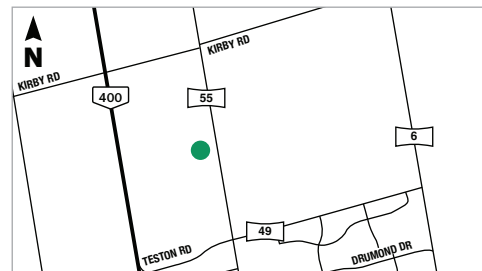

MAPLE YARD

11110 JANE STREET
MAPLE

PRODUCTS AVAILABLE:

- All Standard Mixes **except** Mulches, Premium Soil, and CU Structural Soil®