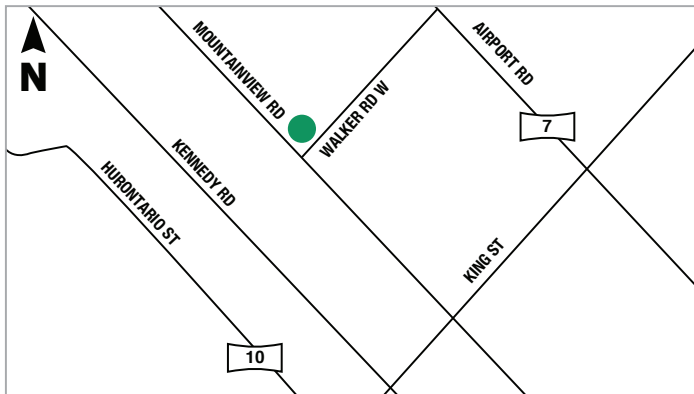

CONCORD DEPOT

401 BOWES ROAD
CONCORD

SNOWBALL DEPOT

1380 WELLINGTON STREET
KING CITY

ETOBICOKE DEPOT (TORONTO WEST)

200 HORNER AVENUE
ETOBICOKE

WHITBY YARD

5515 CORONATION ROAD
WHITBY

MAPLE YARD

11110 JANE STREET
MAPLE

MARKHAM YARD

10411 KENNEDY ROAD
MARKHAM

EAST CALEDON YARD

NORTH CORNER
OF WALKER ROAD W &
MOUNTAINVIEW ROAD
CALEDON

VAUGHAN YARD

SOUTH EAST CORNER OF
HWY 50 & HWY 7
VAUGHAN