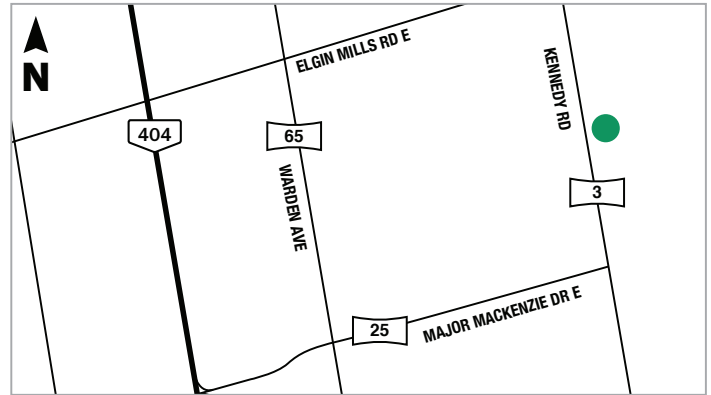

CONCORD DEPOT

401 BOWES ROAD
CONCORD

SNOWBALL DEPOT

1380 WELLINGTON STREET
KING CITY

ETOBICOKE DEPOT (TORONTO WEST)

200 HORNER AVENUE
ETOBICOKE

WHITBY YARD

5515 CORONATION ROAD
WHITBY

MAPLE YARD

11110 JANE STREET
MAPLE

MARKHAM YARD

10411 KENNEDY ROAD
MARKHAM

EAST CALEDON YARD

NORTH CORNER
OF WALKER ROAD W &
MOUNTAINVIEW ROAD
CALEDON

VAUGHAN YARD

SOUTH EAST CORNER OF
HWY 50 & HWY 7
VAUGHAN