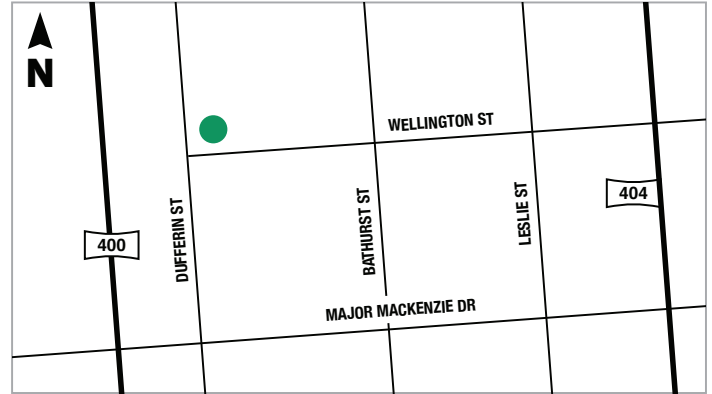

CONCORD DEPOT

401 BOWES ROAD
CONCORD

SNOWBALL DEPOT

1380 WELLINGTON STREET
KING CITY

ETOBICOKE DEPOT (TORONTO WEST)

200 HORNER AVENUE
ETOBICOKE

WHITBY YARD

5515 CORONATION ROAD
WHITBY

MAPLE YARD

11110 JANE STREET
MAPLE

MARKHAM YARD

10411 KENNEDY ROAD
MARKHAM

EAST CALEDON YARD

NORTH CORNER
OF WALKER ROAD W &
MOUNTAINVIEW ROAD
CALEDON

VAUGHAN YARD

SOUTH EAST CORNER OF
HWY 50 & HWY 7
VAUGHAN