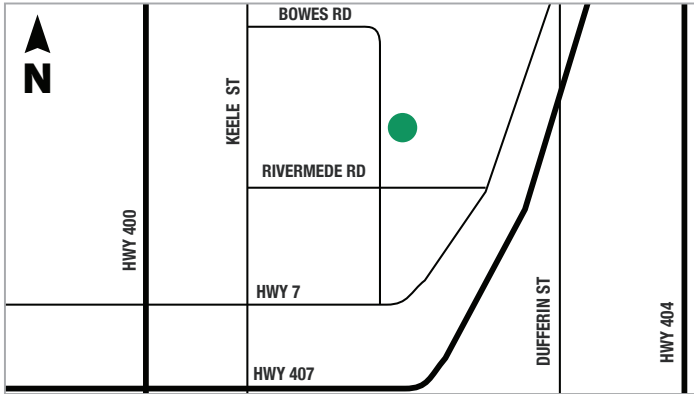

CONCORD DEPOT

401 BOWES ROAD
CONCORD

SNOWBALL DEPOT

1380 WELLINGTON STREET
KING CITY

ETOBICOKE DEPOT (TORONTO WEST)

200 HORNER AVENUE
ETOBICOKE

WHITBY YARD

5515 CORONATION ROAD
WHITBY

MAPLE YARD

11110 JANE STREET
MAPLE

MARKHAM YARD

10411 KENNEDY ROAD
MARKHAM

EAST CALEDON YARD

NORTH CORNER
OF WALKER ROAD W &
MOUNTAINVIEW ROAD
CALEDON

VAUGHAN YARD

SOUTH EAST CORNER OF
HWY 50 & HWY 7
VAUGHAN