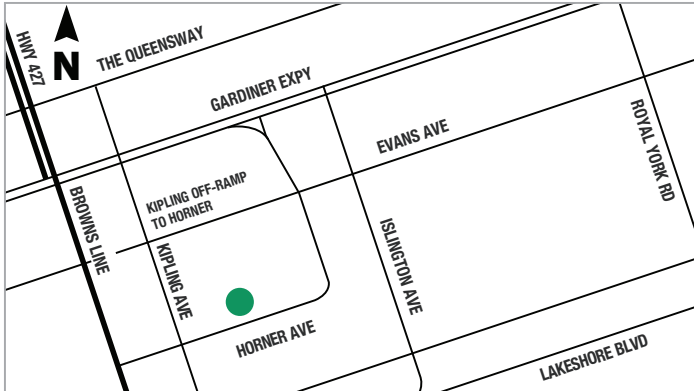

CONCORD DEPOT

401 BOWES ROAD
CONCORD

SNOWBALL DEPOT

1380 WELLINGTON STREET
KING CITY

ETOBICOKE DEPOT (TORONTO WEST)

200 HORNER AVENUE
ETOBICOKE

WHITBY YARD

5515 CORONATION ROAD
WHITBY

MAPLE YARD

11110 JANE STREET
MAPLE

MARKHAM YARD

10411 KENNEDY ROAD
MARKHAM

EAST CALEDON YARD

NORTH CORNER
OF WALKER ROAD W &
MOUNTAINVIEW ROAD
CALEDON

VAUGHAN YARD

SOUTH EAST CORNER OF
HWY 50 & HWY 7
VAUGHAN