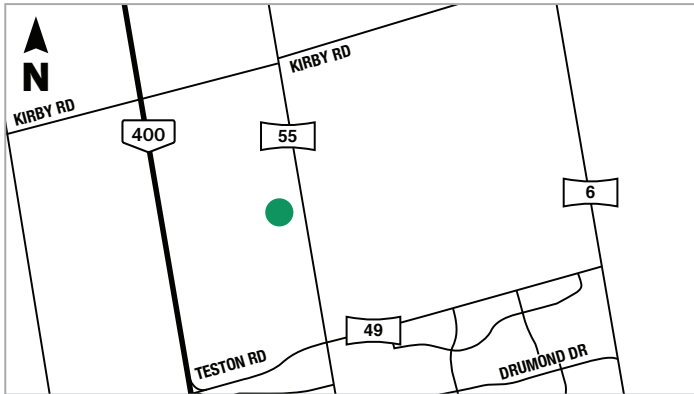

CONCORD DEPOT

401 BOWES ROAD
CONCORD

SNOWBALL DEPOT

1380 WELLINGTON STREET
KING CITY

ETOBICOKE DEPOT (TORONTO WEST)

200 HORNER AVENUE
ETOBICOKE

WHITBY YARD

5515 CORONATION ROAD
WHITBY

MAPLE YARD

11110 JANE STREET
MAPLE

MARKHAM YARD

10411 KENNEDY ROAD
MARKHAM

EAST CALEDON YARD

NORTH CORNER
OF WALKER ROAD W &
MOUNTAINVIEW ROAD
CALEDON

VAUGHAN YARD

SOUTH EAST CORNER OF
HWY 50 & HWY 7
VAUGHAN