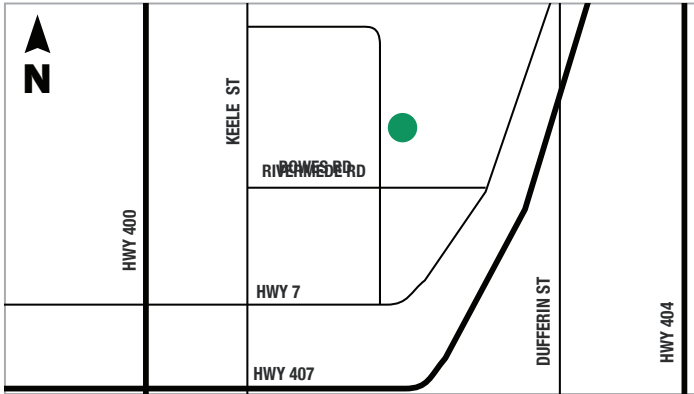

CONCORD DEPOT

401 BOWES ROAD
CONCORD

SNOWBALL DEPOT

1380 WELLINGTON STREET
KING CITY

ETOBICOKE DEPOT (TORONTO WEST)

200 HORNER AVENUE
ETOBICOKE

WHITBY YARD

5515 CORONATION ROAD
WHITBY

DELTA PARK DEPOT

19 DELTA PARK BLVD
BRAMPTON

MAPLE YARD

11110 JANE STREET
MAPLE

PICKERING YARD

SOUTHWEST CORNER
OF HWY 7 & WHITES RD