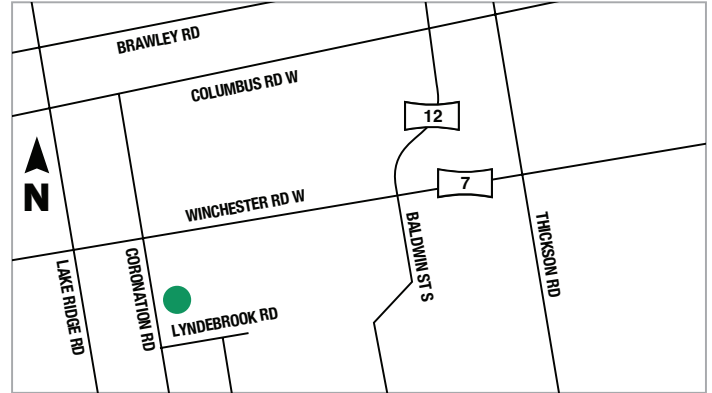

CONCORD DEPOT

401 BOWES ROAD
CONCORD

SNOWBALL DEPOT

1380 WELLINGTON STREET
KING CITY

ETOBICOKE DEPOT (TORONTO WEST)

200 HORNER AVENUE
ETOBICOKE

WHITBY YARD

5515 CORONATION ROAD
WHITBY

DELTA PARK DEPOT

19 DELTA PARK BLVD
BRAMPTON

MAPLE YARD

11110 JANE STREET
MAPLE

PICKERING YARD

SOUTHWEST CORNER
OF HWY 7 & WHITES RD