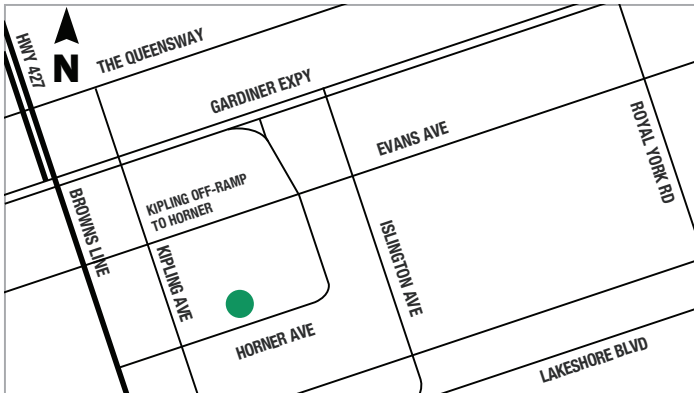

CONCORD DEPOT

401 BOWES ROAD
CONCORD

SNOWBALL DEPOT

1380 WELLINGTON STREET
KING CITY

ETOBICOKE DEPOT (TORONTO WEST)

200 HORNER AVENUE
ETOBICOKE

WHITBY YARD

5515 CORONATION ROAD
WHITBY

DELTA PARK DEPOT

19 DELTA PARK BLVD
BRAMPTON

MAPLE YARD

11110 JANE STREET
MAPLE

PICKERING YARD

SOUTHWEST CORNER
OF HWY 7 & WHITES RD