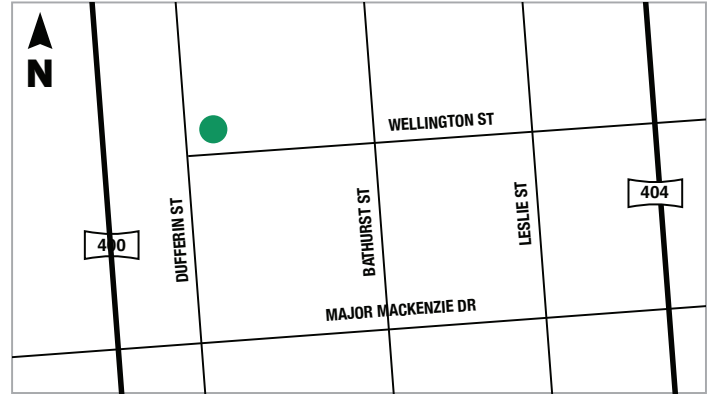

CONCORD DEPOT

401 BOWES ROAD
CONCORD

SNOWBALL DEPOT

1380 WELLINGTON STREET
KING CITY

ETOBICOKE DEPOT (TORONTO WEST)

200 HORNER AVENUE
ETOBICOKE

WHITBY YARD

5515 CORONATION ROAD
WHITBY

DELTA PARK DEPOT

19 DELTA PARK BLVD
BRAMPTON

MAPLE YARD

11110 JANE STREET
MAPLE

PICKERING YARD

SOUTHWEST CORNER
OF HWY 7 & WHITES RD