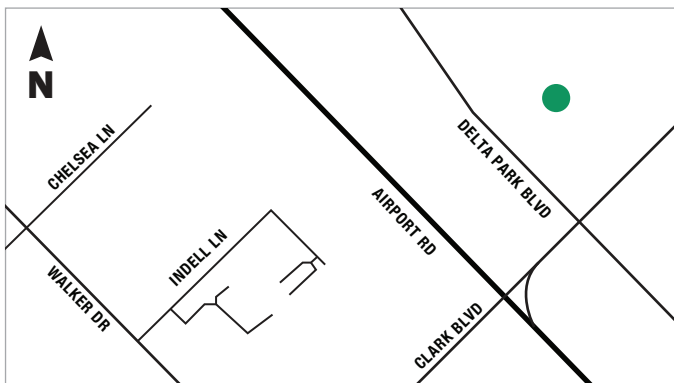

CONCORD DEPOT

401 BOWES ROAD
CONCORD

SNOWBALL DEPOT

1380 WELLINGTON STREET
KING CITY

ETOBICOKE DEPOT (TORONTO WEST)

200 HORNER AVENUE
ETOBICOKE

WHITBY YARD

5515 CORONATION ROAD
WHITBY

DELTA PARK DEPOT

19 DELTA PARK BLVD
BRAMPTON

MAPLE YARD

11110 JANE STREET
MAPLE

PICKERING YARD

SOUTHWEST CORNER
OF HWY 7 & WHITES RD