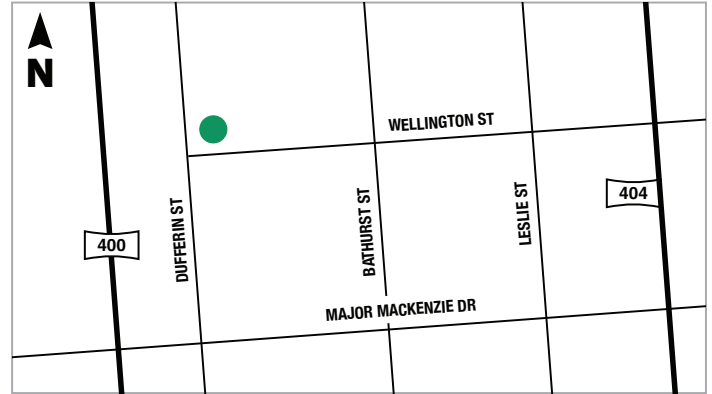

## CONCORD DEPOT

401 BOWES ROAD  
CONCORD

## SNOWBALL DEPOT

1380 WELLINGTON STREET  
KING CITY

## ETOBICOKE DEPOT (TORONTO WEST)

200 HORNER AVENUE  
ETOBICOKE

## VAUGHAN YARD

SOUTH EAST CORNER OF  
HWY 50 & HWY 7  
VAUGHAN