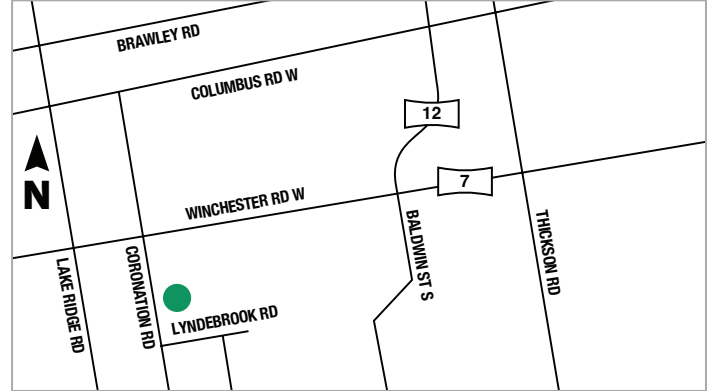

## SNOWBALL DEPOT

1380 WELLINGTON STREET  
KING CITY

## ETOBICOKE DEPOT (TORONTO WEST)

200 HORNER AVENUE  
ETOBICOKE

## WHITBY YARD

5515 CORONATION ROAD  
WHITBY

## VAUGHAN YARD

SOUTH EAST CORNER OF  
HWY 50 & HWY 7  
VAUGHAN