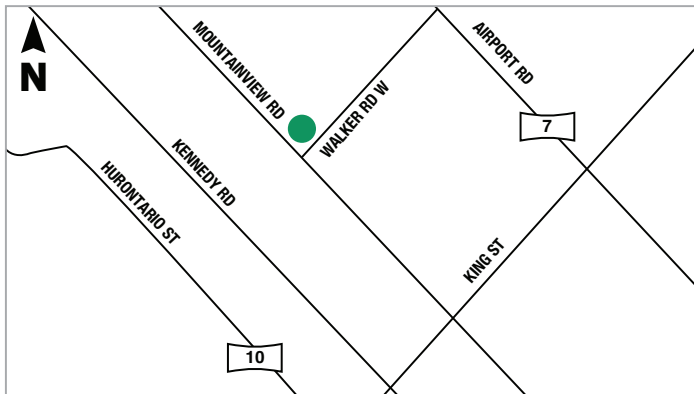

EAST CALEDON YARD

NORTH CORNER
OF WALKER ROAD W &
MOUNTAINVIEW ROAD
CALEDON