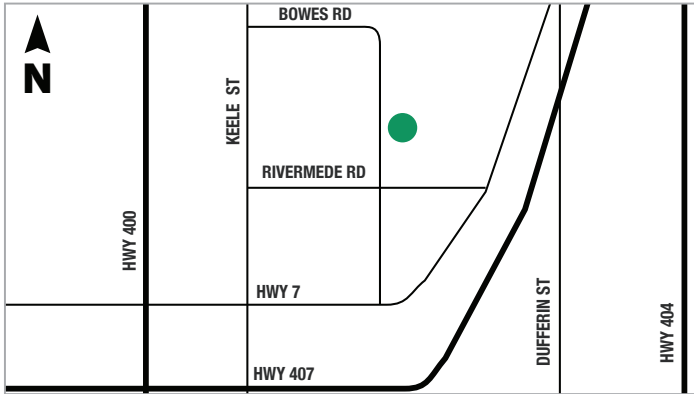

## CONCORD DEPOT

401 BOWES ROAD  
CONCORD

## SNOWBALL DEPOT

1380 WELLINGTON STREET  
KING CITY

## ETOBICOKE DEPOT (TORONTO WEST)

200 HORNER AVENUE  
ETOBICOKE

## VAUGHAN YARD

SOUTH EAST CORNER OF  
HWY 50 & HWY 7  
VAUGHAN