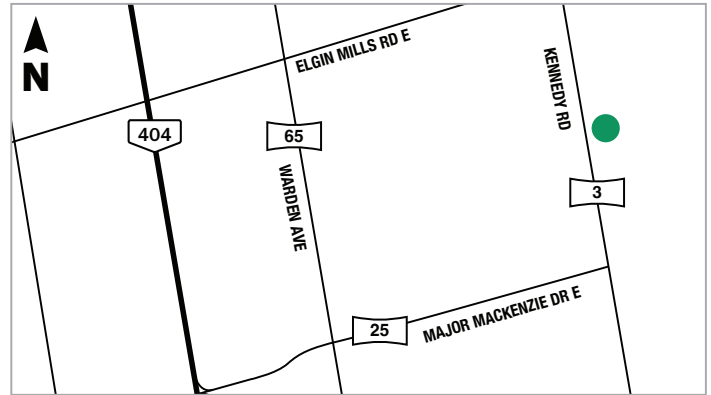

MARKHAM YARD

10411 KENNEDY ROAD
MARKHAM