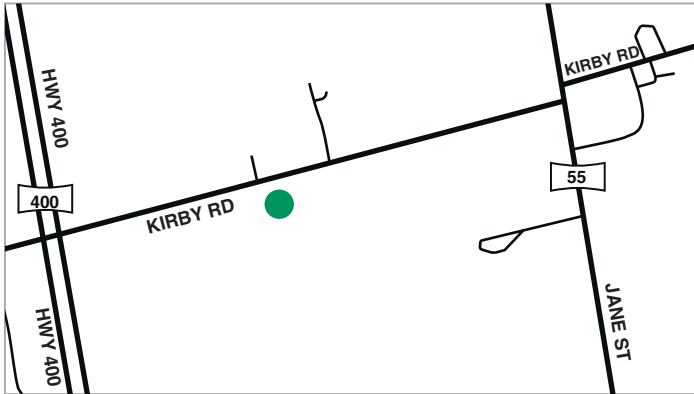

NEW KIRBY YARD

3240 KIRBY RD
VAUGHAN

PRODUCTS AVAILABLE:

- All Standard Mixes Except Mulches, Premium Soil, CU Structural Soil®