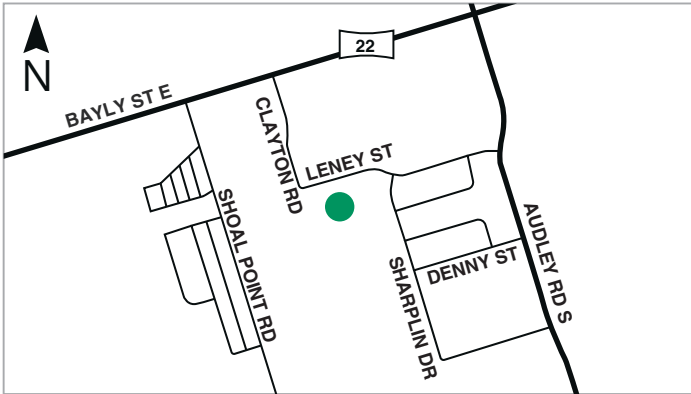

NEW AJAX YARD

68 LENEY STREET
AJAX

PRODUCTS AVAILABLE:

- All Standard Mixes Except Mulches, Premium Soil, CU Structural Soil®