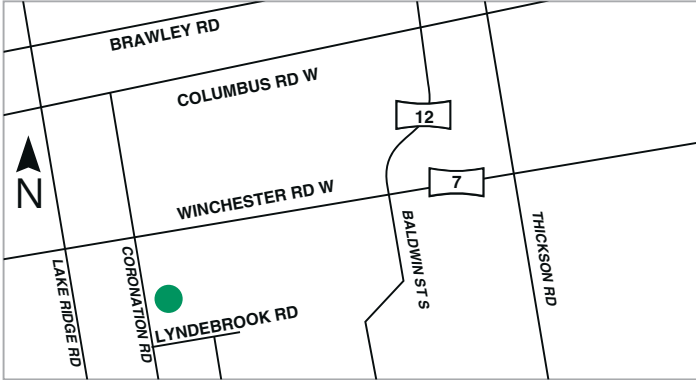

5515 CORONATION ROAD
WHITBY

PRODUCTS AVAILABLE:

- Shredded Pine Mulch