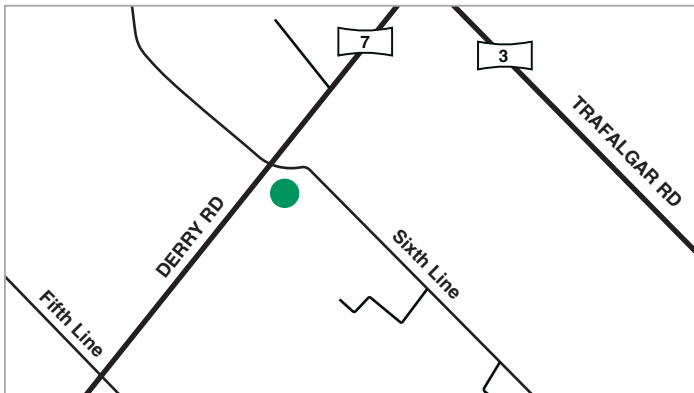

NEW MILTON YARD

6725 SIXTH LINE
MILTON

PRODUCTS AVAILABLE:

- All Standard Mixes Except Mulches, Premium Soil, CU Structural Soil®