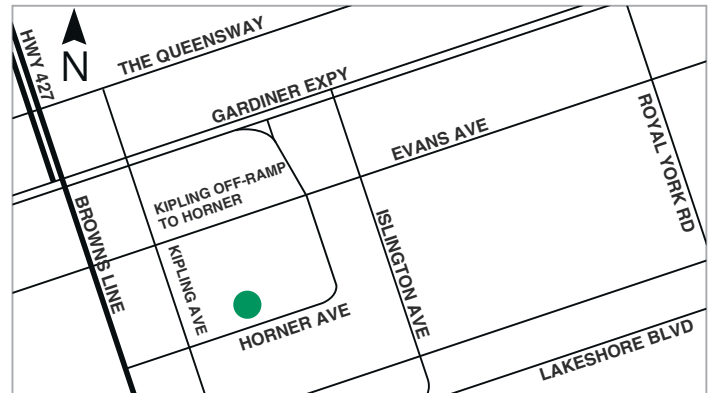

DELTA PARK DEPOT

19 DELTA PARK BLVD
BRAMPTON

PRODUCTS AVAILABLE:

- Premium Soil
- Screened Topsoil
- Black Mulch
- Shredded Pine Mulch

ETOBICOKE DEPOT/ (TORONTO WEST)

200 HORNER AVENUE
ETOBICOKE

PRODUCTS AVAILABLE: