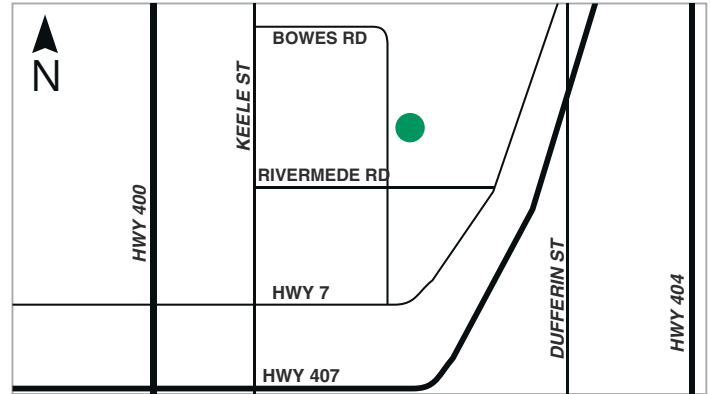

CONCORD DEPOT

401 BOWES ROAD
CONCORD

PRODUCTS AVAILABLE:

- Premium Soil
- Shredded Pine Mulch
- Screened Topsoil
- Black Enhanced Wood Mulch