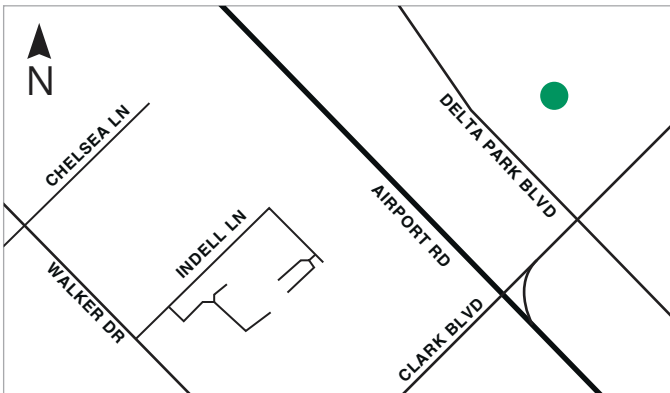

DELTA PARK DEPOT

19 DELTA PARK BLVD
BRAMPTON

PRODUCTS AVAILABLE:

- Premium Soil
- Screened Topsoil
- Black Mulch
- Shredded Pine Mulch

ETOBICOKE DEPOT/ (TORONTO WEST)

200 HORNER AVENUE
ETOBICOKE

PRODUCTS AVAILABLE: