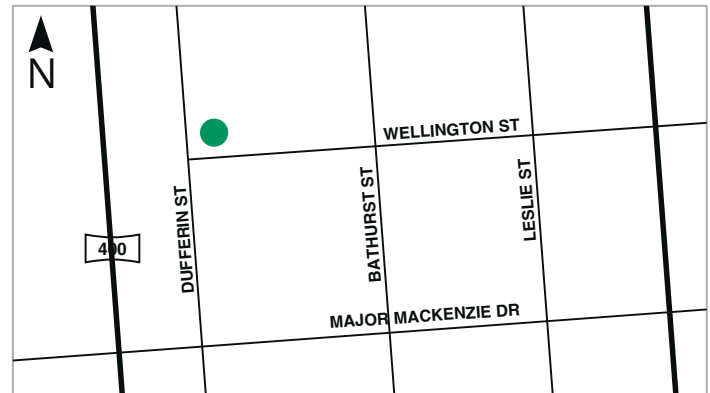

SNOWBALL DEPOT

1380 WELLINGTON STREET
KING CITY

PRODUCTS AVAILABLE:

- Premium Soil
- Shredded Pine Mulch
- Black Enhanced Wood Mulch
- Red Enhanced Wood Mulch
- Classic Cedar Mulch
- 1 YD³ Tote Bags