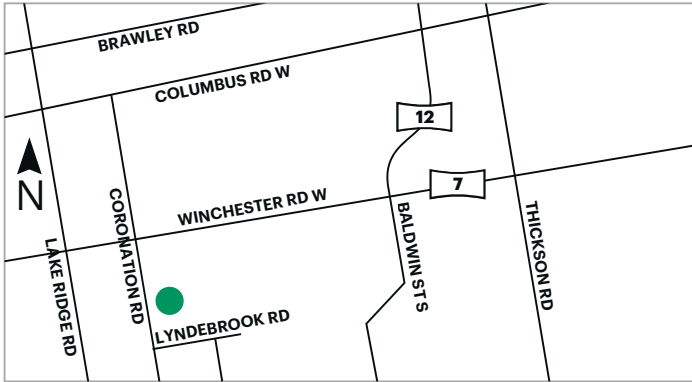

WHITBY YARD

5515 CORONATION ROAD
WHITBY

PRODUCTS AVAILABLE:

- Shredded Pine Mulch
- All Standard Mixes Except Mulches, Premium Soil, CU Structural Soil®