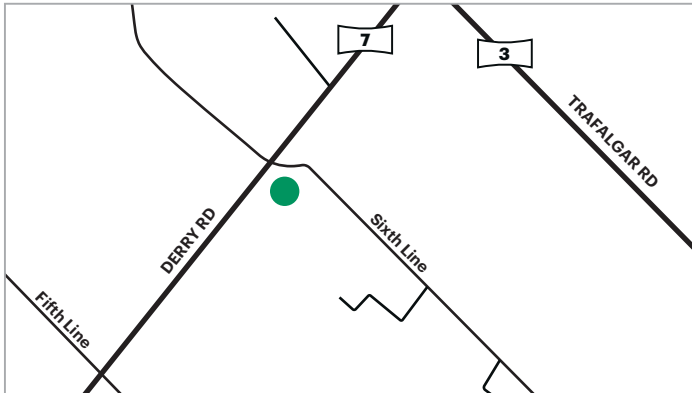

NEW MILTON YARD

6725 SIXTH LINE
MILTON

PRODUCTS AVAILABLE:

- All Standard Mixes Except Mulches, Premium Soil, CU Structural Soil®