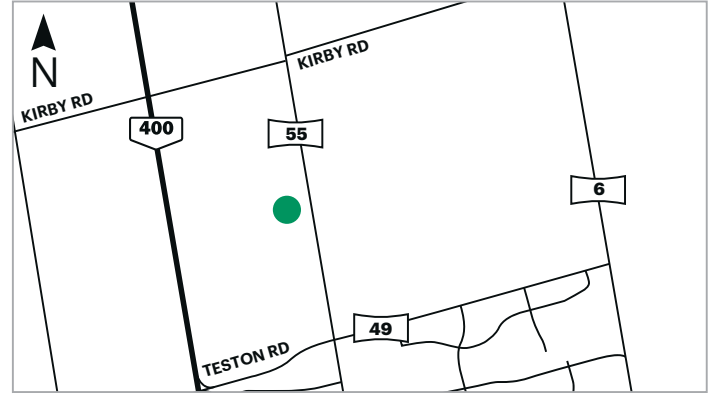

NEW KIRBY YARD

3240 KIRBY RD
VAUGHAN

PRODUCTS AVAILABLE:

- All Standard Mixes Except Mulches, Premium Soil, CU Structural Soil®

MAPLE YARD

SOUTHSIDE OF WALMART WAREHOUSE

11110 JANE STREET
MAPLE

PRODUCTS AVAILABLE: