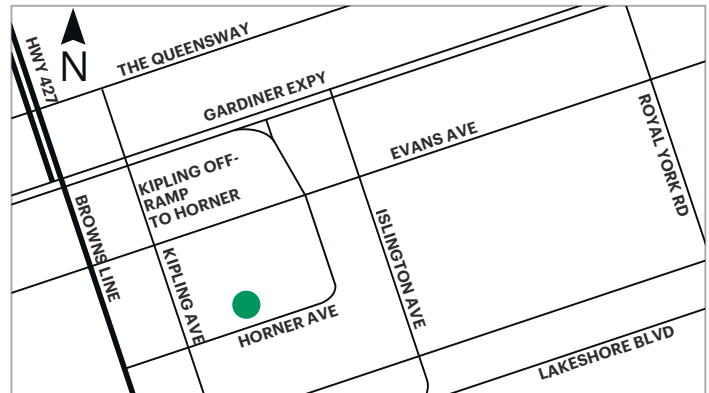

DELTA PARK DEPOT

19 DELTA PARK BLVD
BRAMPTON

PRODUCTS AVAILABLE:

- Premium Soil
- Shredded Pine Mulch
- Screened Topsoil
- Black Enhanced Wood Mulch

ETOBICOKE DEPOT/ (TORONTO WEST)

200 HORNER AVENUE
ETOBICOKE