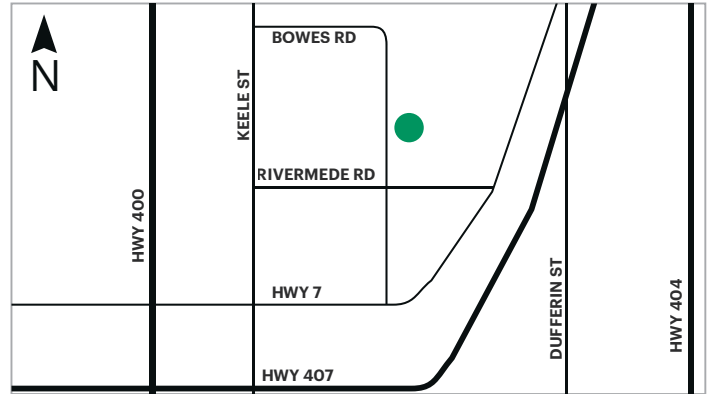

NEW AJAX YARD

68 LENEY STREET
AJAX

PRODUCTS AVAILABLE:

- All Standard Mixes Except Mulches, Premium Soil, CU Structural Soil®

CONCORD DEPOT

401 BOWES ROAD
CONCORD

PRODUCTS AVAILABLE:

- Premium Soil
- Shredded Pine Mulch
- Screened Topsoil
- Black Enhanced Wood Mulch

DELTA PARK DEPOT

19 DELTA PARK BLVD
BRAMPTON

PRODUCTS AVAILABLE:

- Premium Soil
- Shredded Pine Mulch
- Screened Topsoil
- Black Enhanced Wood Mulch

ETOBICOKE DEPOT/ (TORONTO WEST)

200 HORNER AVENUE
ETOBICOKE