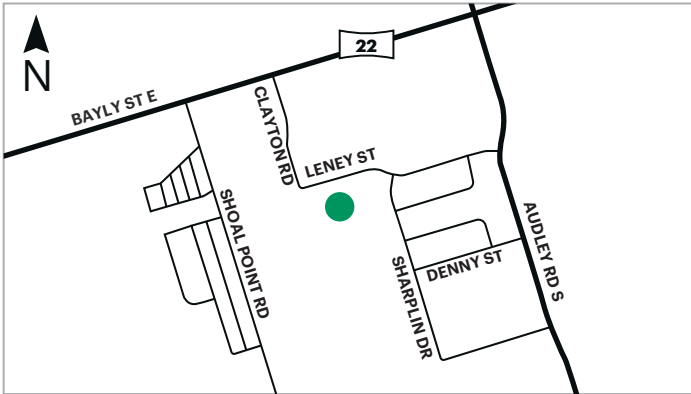

NEW AJAX YARD

68 LENEY STREET
AJAX

PRODUCTS AVAILABLE:

- All Standard Mixes Except Mulches, Premium Soil, CU Structural Soil®