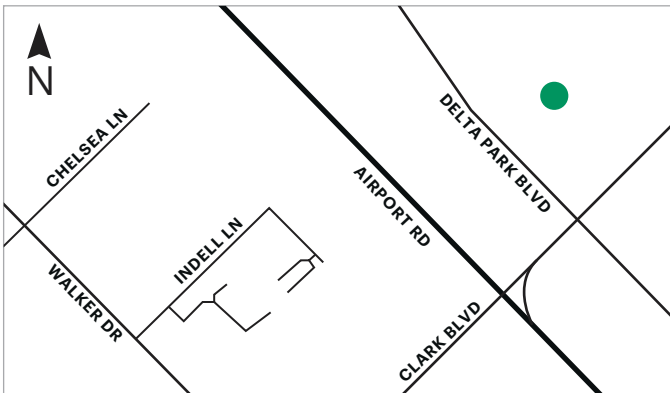

DELTA PARK DEPOT

19 DELTA PARK BLVD
BRAMPTON

PRODUCTS AVAILABLE:

- Premium Soil
- Shredded Pine Mulch
- Screened Topsoil
- Black Enhanced Wood Mulch

ETOBICOKE DEPOT/ (TORONTO WEST)

200 HORNER AVENUE
ETOBICOKE